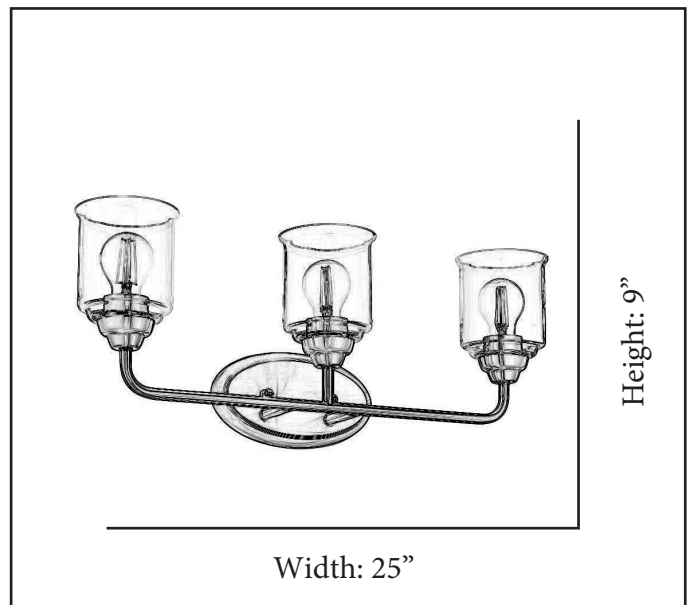

(Bulbs not included)

ELECTRICAL REQUIREMENTS: Fixture requires a grounded electrical supply line of 120 volts AC.

INSTALLATION REQUIREMENTS: Fixture attaches to electrical junction box securely anchored in wall or ceiling.

All mounting hardware included.

Product specifications subject to change without notice.

HOMEnhancements/ 1505-A Kelly Blvd., Carrollton, TX. 75006