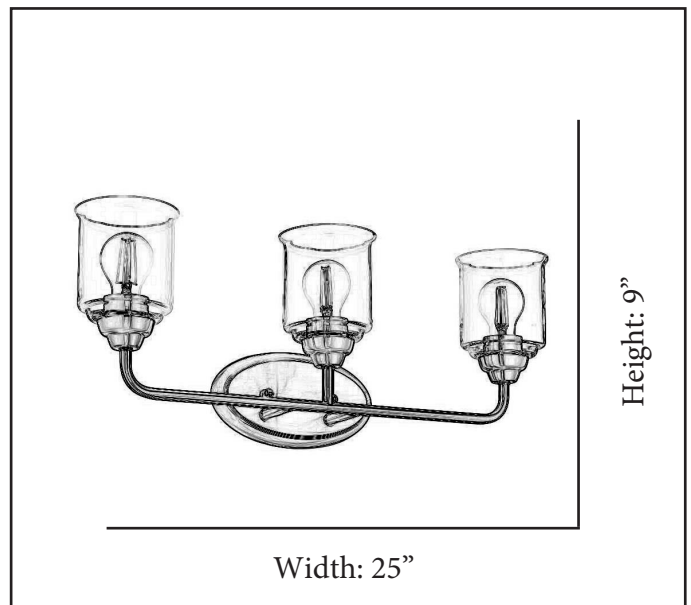

(Bulbs not included)

ELECTRICAL REQUIREMENTS: Fixture requires a grounded electrical supply line of 120 volts AC.

INSTALLATION REQUIREMENTS: Fixture attaches to electrical junction box securely anchored in wall or ceiling.

All mounting hardware included.

Product specifications subject to change without notice.

HOMEnhancements/ 1505-A Kelly Blvd., Carrollton, TX. 75006