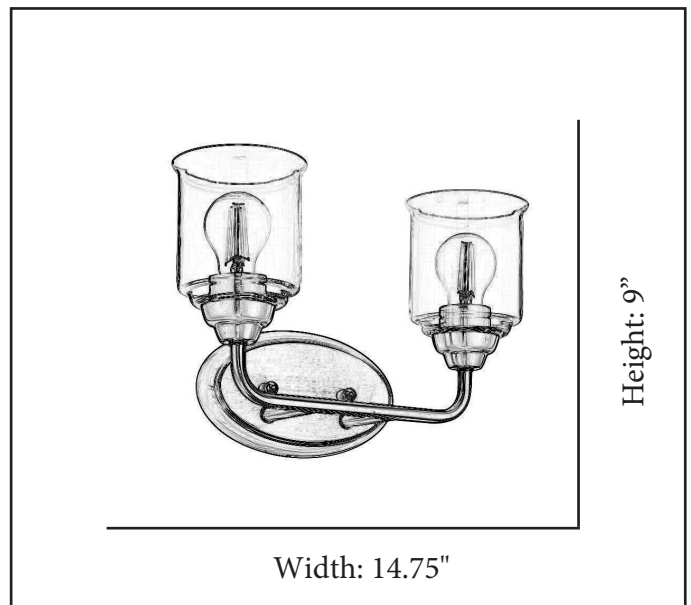

REFERENCE	QUANTITY	REMARKS	PROJECT	
			LOCATION/TYPE	
			ARCHITECT	
			ENGINEER	
			CONTRACTOR	
			SUBMITTED BY	
			DATE