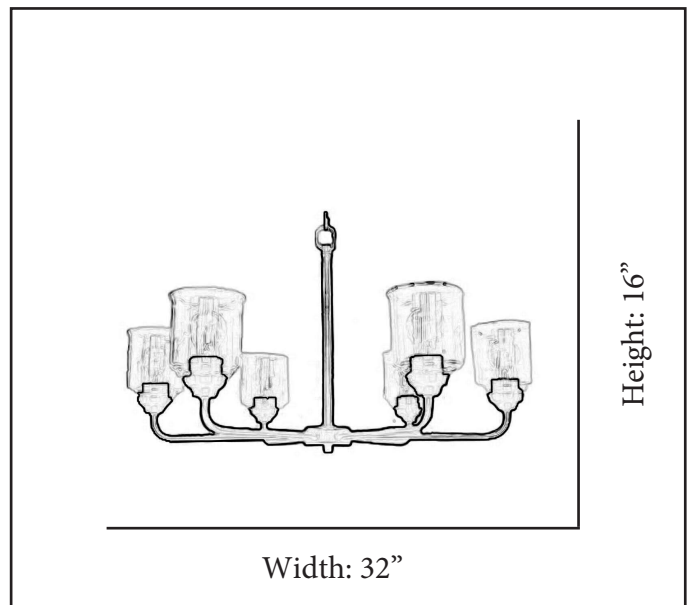

REFERENCE	QUANTITY	REMARKS	PROJECT	
			LOCATION/TYPE	
			ARCHITECT	
			ENGINEER	
			CONTRACTOR	
			SUBMITTED BY	
			DATE