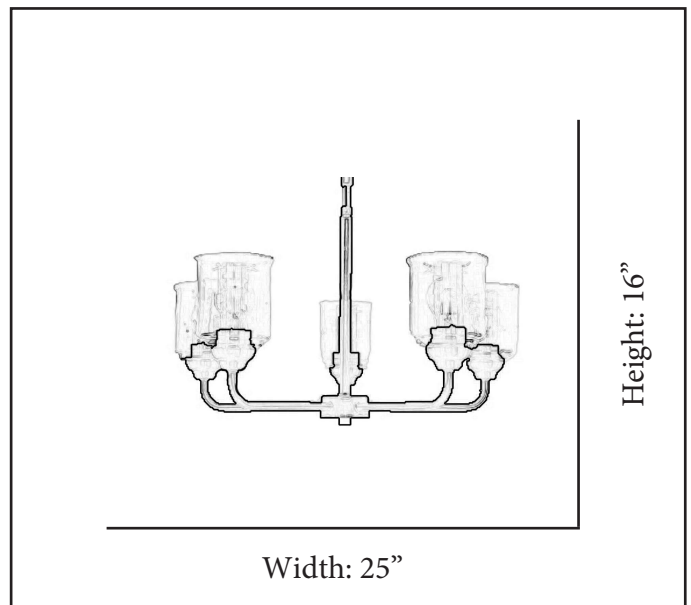

REFERENCE	QUANTITY	REMARKS	PROJECT	
			LOCATION/TYPE	
			ARCHITECT	
			ENGINEER	
			CONTRACTOR	
			SUBMITTED BY	
			DATE