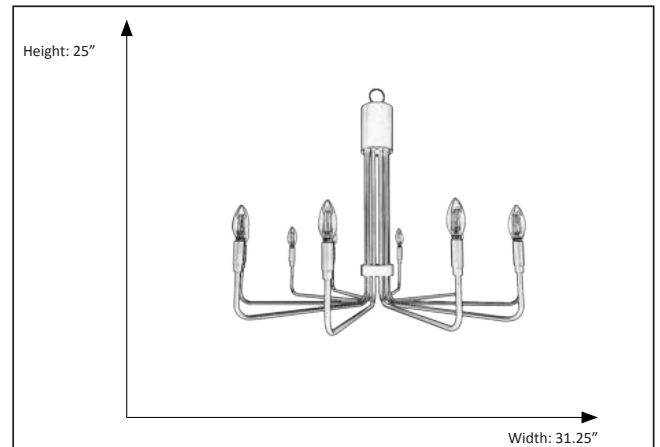

7-70511

Alph 10-Light Flat Bottom Chandelier

Description

The Alph 10-light chandelier brightens and accentuates a space without visually overpowering it. This clean, airy silhouette tastefully simple fixture is the perfect fit for any room in your house.

Features

Item Number	7-70511
Finish	Champagne Gold
Dimensions	25"H x 31.25"W
Lamp Info	10 x 60W (C)
Bulb Base	E12
ETL Listed	Dry Location
Location	Indoor

Electrical

Fixture requires a grounded electrical supply line to 120 volts AC.

Installation

Fixture attaches to electrical junction box securely anchored in wall or ceiling.
All mounting hardware included.