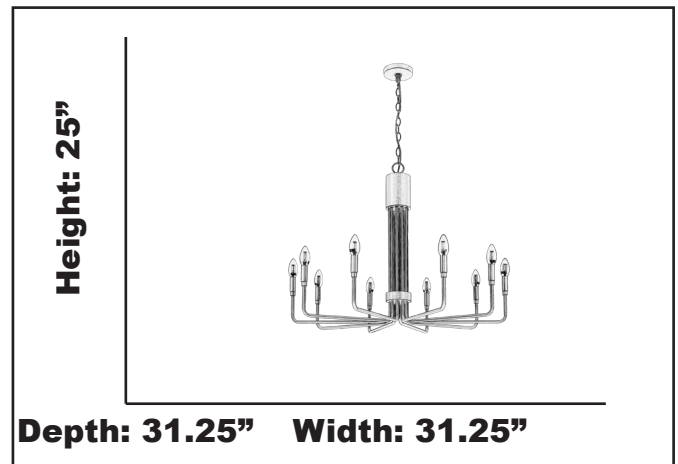

Alph

Vivio Alph 10-Light Flat Bottom Chandelier

Features

Item Number	7-70508
Finish	Matte Black
Dimensions	25" H x 31.25" W
Lamp Info	10 x E12
Location	Dry
Material	Steel

Electrical

Fixture requires a grounded electrical supply line to 120 volts AC.

Installation

Fixture attaches to electrical junction box securely anchored in wall or ceiling. All mounting hardware included.