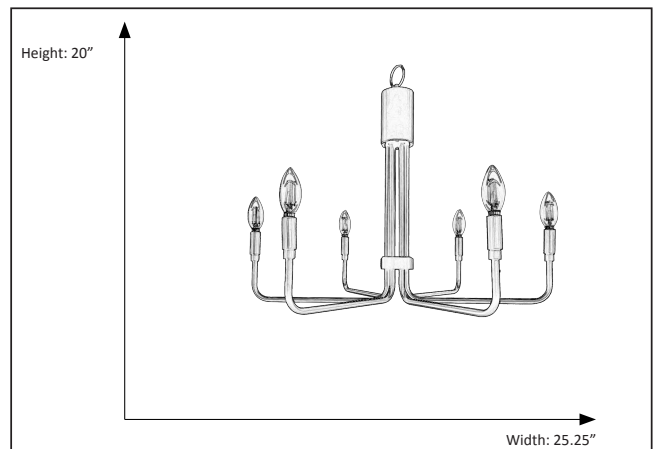

7-70505

Alph 6-Light Flat Bottom Chandelier

Description

The Alph 6-light chandelier brightens and accentuates a space without visually overpowering it. This clean, airy silhouette tastefully simple fixture is perfect fit for any room in your house.

Features

Item Number	7-70505
Finish	Champagne Gold
Dimensions	20"H x 25.25"W
Lamp Info	6 x 60W (C)
Bulb Base	E12
ETL Listed	Dry Location
Location	Indoor

Electrical

Fixture requires a grounded electrical supply line to 120 volts AC.

Installation

Fixture attaches to electrical junction box securely anchored in wall or ceiling.
All mounting hardware included.