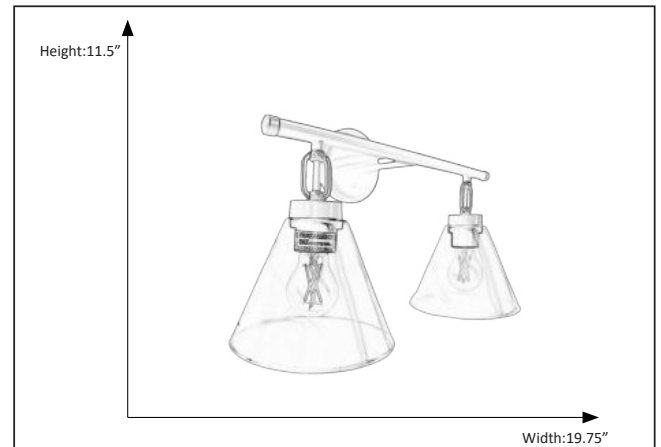

7-70457

2-Light Siene Two-Toned Vanity

Description

The Siene vanity features a two-toned finished that will add the perfect splash to your home decor. Regardless of the style of your home Siene will be a great addition.

Features

Item Number	7-70457
Finish	Matte Black/Champagne Gold
Dimensions	11.5"H x 19.75"W
Lamp Info	2 x 60W (M)
Bulb Base	E26(Medium)
ETL Listed	Dry Location
Glass	Clear

Electrical

Fixture requires a grounded electrical supply line to 120 volts AC.