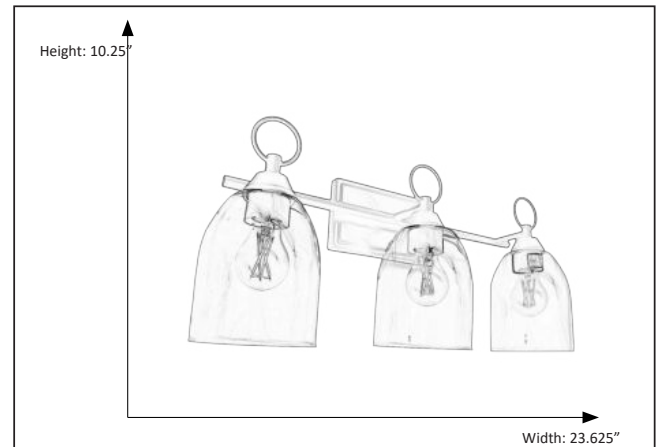

#### Description

Clean and classic with an industrial edge, this 3 light vanity features modern shaped thick wine-glass shape clear glass beneath industrial inspired hardware in matte black finish. Create a contemporary feel for your home decor.

#### Features

Item Number	7-70445
Finish	Matte Black
Dimensions	10.25"H x 23.625"W
Bulb Quantity	3
Bulb Base	E26 (Medium)
ETL Listed	Dry Location
Glass	Clear