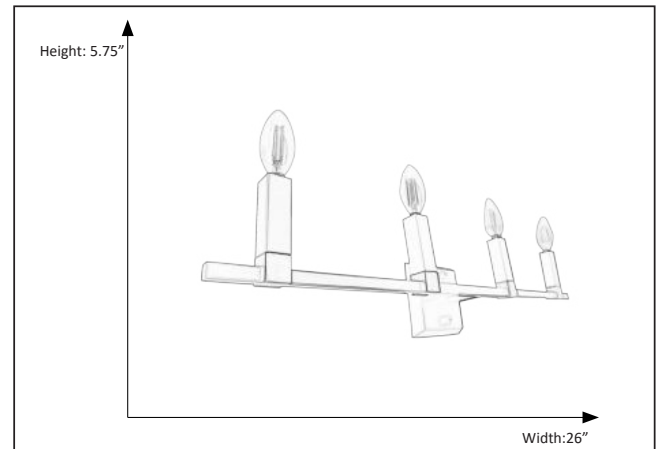

7-70442

Maroni 4-Light Wall Sconce/Vanity

Description

The straight, clean contemporary lines of Vivio Maroni 4-Light Wall Sconce/Vanity features a clear glass and the Matte Black and Brush Nickel Body is a perfect choice for any modern bath or vanity.

Features

Item Number	7-70442
Finish	Matte Black/Brushed Nickel
Dimensions	5.75"H x 26"W
Bulb Quantity	4
Bulb Base	E12 (Candleabra)
ETL Listed	Dry Location
Material	Steel

Electrical

Fixture requires a grounded electrical supply line to 120 volts AC.