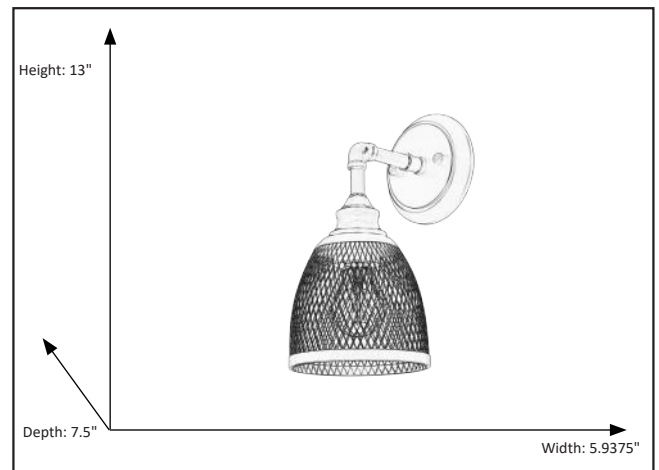

Amara

1-Light Sconce/Vanity

Description

Modern-industrial style with enduring appeal. Our sconce features a distinctive industrial look with its metal mesh shade in the simple form.

Features

Item Number	7-70388
Finish	Nickel
Dimensions (HxWxD)	13" x 5.9375" x 7.5"
Lamp Info	1 x 60W (E26)
Lamps Included	No

Electrical

Fixture requires a grounded electrical supply line to 120 volts AC.

Installation

Fixture attaches to electrical junction box securely anchored in wall or ceiling. All mounting hardware included.