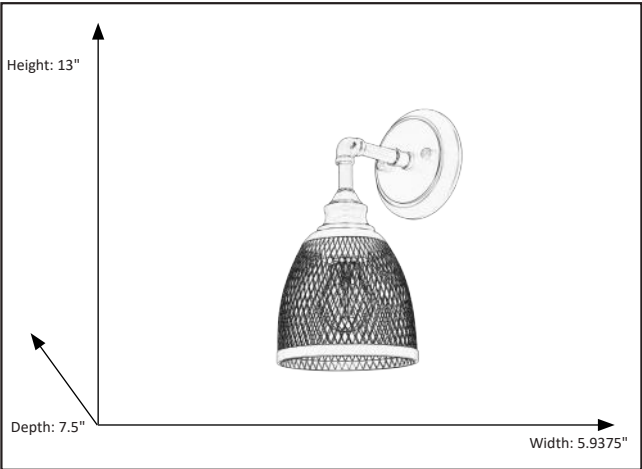

**Amara**  
1-Light Sconce/Vanity

**Description**

Modern-industrial style with enduring appeal. Our sconce features a distinctive industrial look with its metal mesh shade in the simple form.

**Features**

|                    |                      |
|--------------------|----------------------|
| Item Number        | 7-70385              |
| Finish             | Matte Black          |
| Dimensions (HxWxD) | 13" x 5.9375" x 7.5" |
| Lamp Info          | 1 x 60W (E26)        |
| Lamps Included     | No                   |