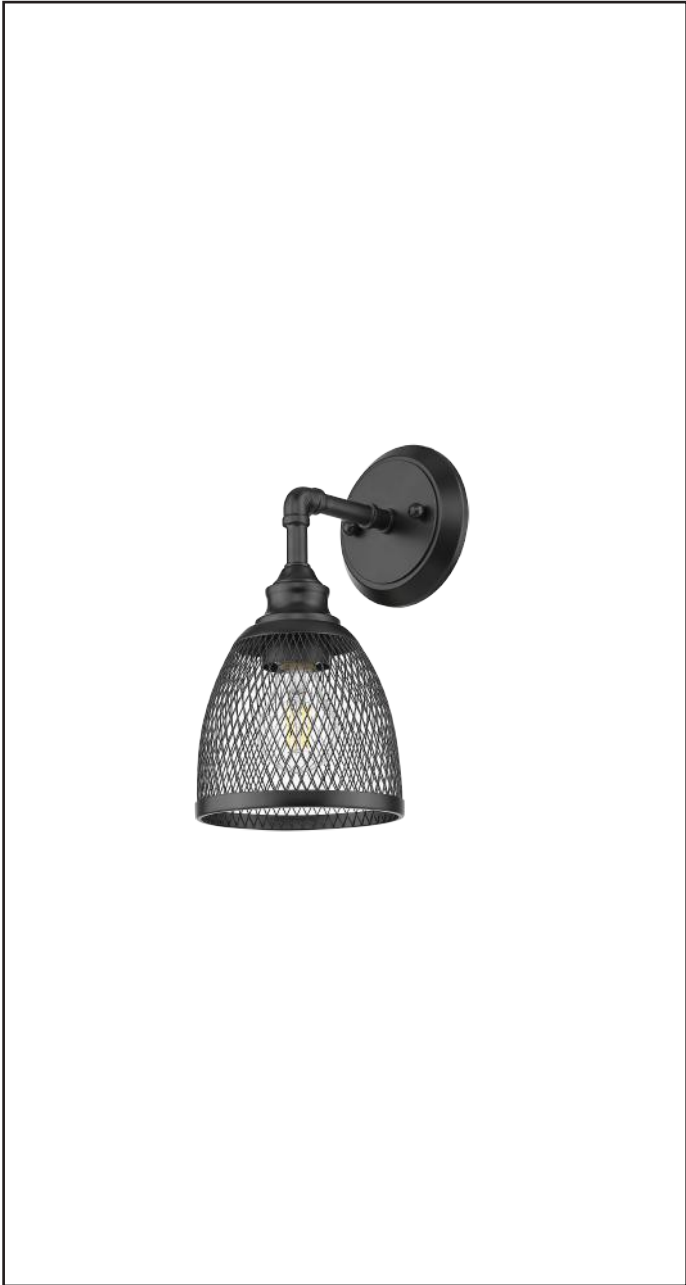

**Amara**  
1-Light Sconce/Vanity

**Description**

Modern-industrial style with enduring appeal. Our sconce features a distinctive industrial look with its metal mesh shade in the simple form.

**Features**

|                    |                      |
|--------------------|----------------------|
| Item Number        | 7-70385              |
| Finish             | Matte Black          |
| Dimensions (HxWxD) | 13" x 5.9375" x 7.5" |
| Lamp Info          | 1 x 60W (E26)        |
| Lamps Included     | No                   |