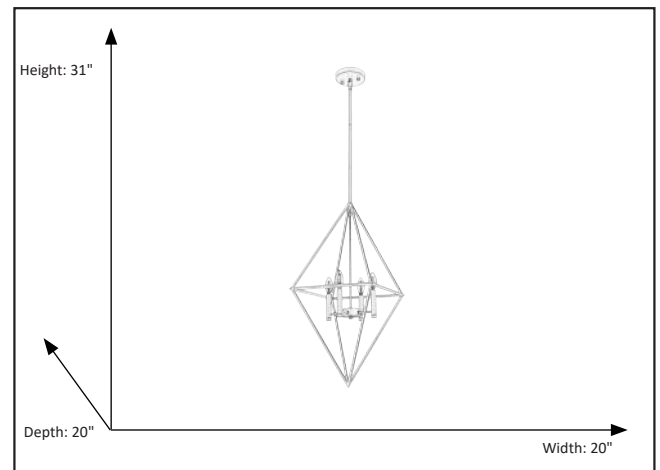

Gomez

4-Light 20" Geometric Triangle Pendant - CG

Description

The Gomez Collection 4-Light Geometric Triangle Pendant from Vivio Lighting is a beautiful contemporary solution with its classic unique shape and champagne gold finish.

Features

Item Number	7-70376
Finish	Champagne Gold
Dimensions (HxWxD)	31" x 20" x 20"
Lamp Info	4 x 60W (E12)
Lamps Included	No

Electrical

Fixture requires a grounded electrical supply line to 120 volts AC.