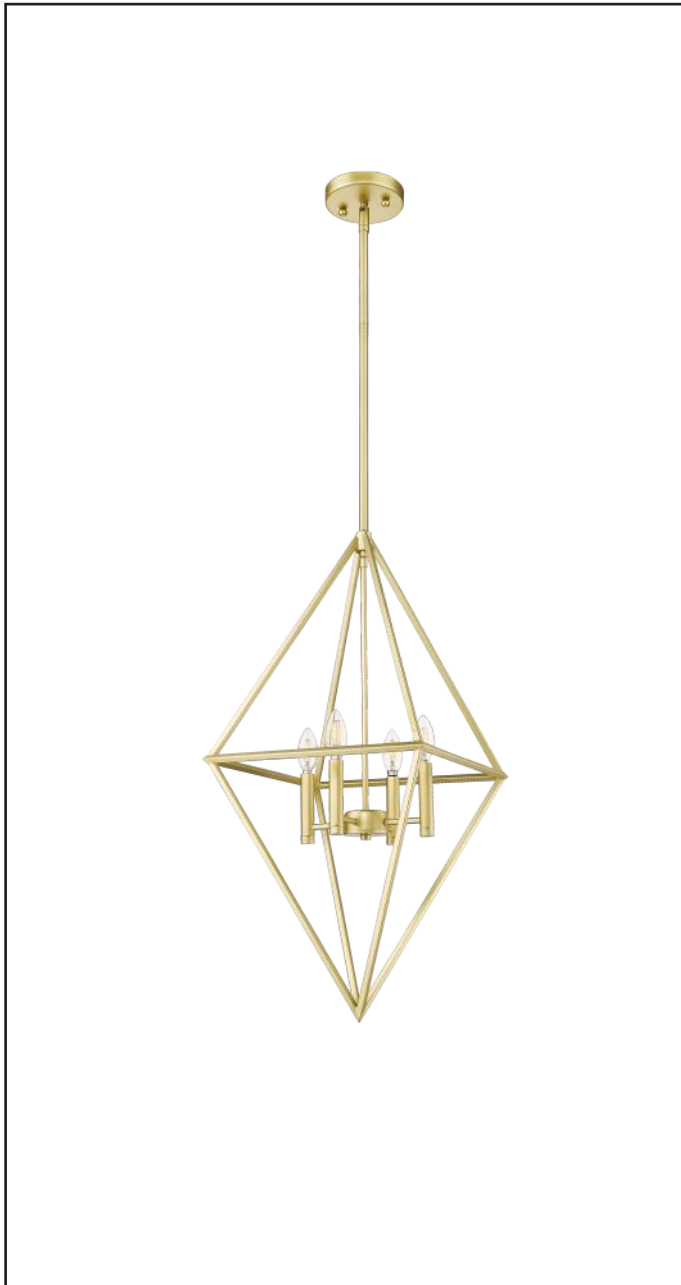

Gomez

4-Light 20" Geometric Triangle Pendant - CG

Description

The Gomez Collection 4-Light Geometric Triangle Pendant from Vivio Lighting is a beautiful contemporary solution with its classic unique shape and champagne gold finish.

Features

Item Number	7-70376
Finish	Champagne Gold
Dimensions (HxWxD)	31" x 20" x 20"
Lamp Info	4 x 60W (E12)
Lamps Included	No

Electrical

Fixture requires a grounded electrical supply line to 120 volts AC.