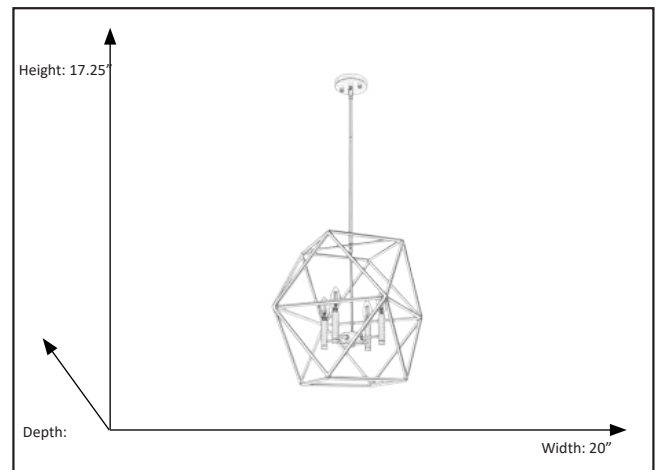

Solano

4-Light 20" Geometric Pendant

Bottom View

Description

This Solano 4-light 20" Geometric Pendant Light features a stylish polished champagne gold. This luxurious design ceiling light fixture is a perfect fit for a dining room, living room, and a bedroom.

Features

Item Number	7-70364
Finish	Champagne gold
Dimensions (HxW)	17.25" x 20"
Lamp Info	4 x 60W (E12)
Lamps Included	No

Electrical

Fixture requires a grounded electrical supply line to 120 volts AC.

Installation