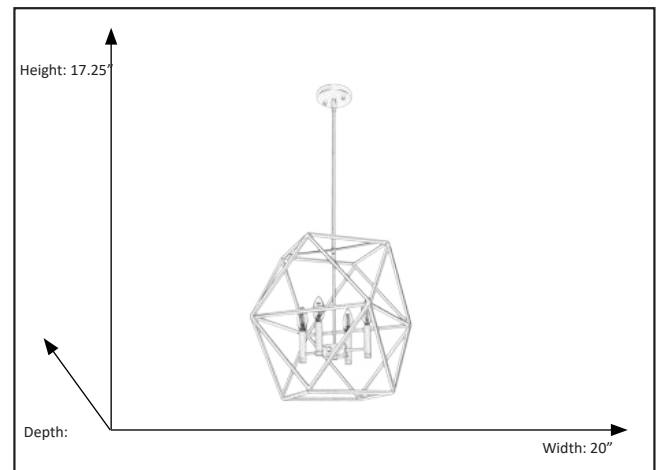

Solano

4-Light 20" Black Geometric Pendant

Bottom View

Description

This Solano 4-light 20" Geometric Pendant Light features a modern style matte black. Perfect fit for a dining room, living room, and a bedroom. The bulbs are surrounded by a metal grating, creating a beautiful lighting pattern.

Features

Item Number	7-70361
Finish	Matte Black
Dimensions (HxW)	17.25" x 20"
Lamp Info	4 x 60W (E12)
Lamps Included	No

Electrical

Fixture requires a grounded electrical supply line to 120 volts AC.

Installation