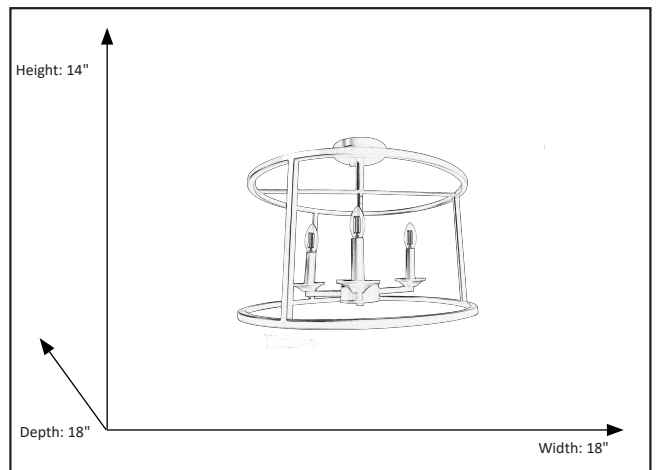

Alfred

3-Light Round Open Semi-Flush Mount

Description

The Alfred Collection 3-Light Round Semi-Flush Mount from Vivio Lighting is a beautiful contemporary solution with its easy on the eyes rounded design and sleek matte black finish.

Features

Item Number	7-70316
Finish	Matte Black
Dimensions (HxWxD)	14" x 18" x 18"
Lamp Info	3 x 60W (E12)
Lamps Included	No

Electrical

Fixture requires a grounded electrical supply line to 120 volts AC.

Installation

Fixture attaches to electrical junction box securely anchored in wall or ceiling. All mounting hardware included.