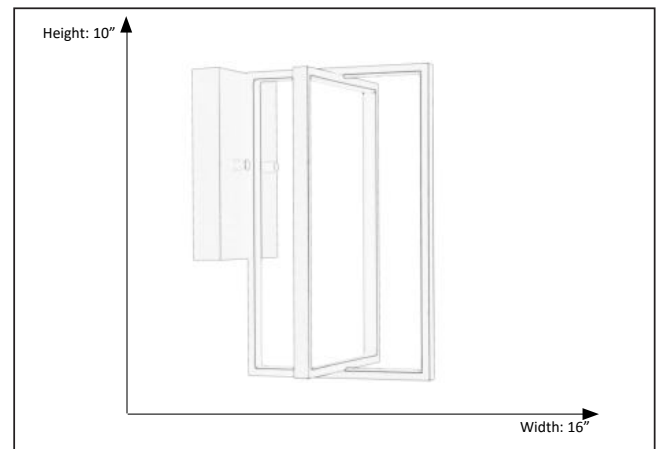

Modena

LED Open Rectangle Wall Sconce

Description

This Modena Integrated LED Coach Light features a matte black finish which is ideal for any contemporary setting. Whether it is transitional or modern, this light can easily match many home interiors.

Features

Item Number	7-70289
Finish	Matte Black
Dimensions	10"H x 16"W
Lamp Info	LED
Max Wattage	25 W
ETL Listed	Dry Location
Location	Indoor

Electrical

Fixture requires a grounded electrical supply line to 120 volts AC.