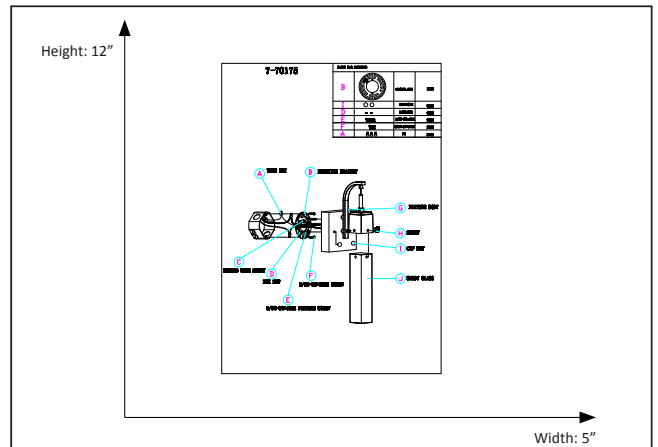

7-70175

LED Pixi Wall Sconce

Description

The Pixi Wall Sconce features a beautiful crystal glass finish with a matte black base. This light will not only create a stunning shadow but light your room perfectly.

Features

Item Number	7-70175
Finish	Matte Black
Dimensions	12"H x 5"W
Lamp Info	LED
Bulb Base	Integrated LED
ETL Listed	Dry Location
Location	Indoor

Electrical

Fixture requires a grounded electrical supply line to 120 volts AC.

Installation

Fixture attaches to electrical junction box securely anchored in wall or ceiling.
All mounting hardware included.