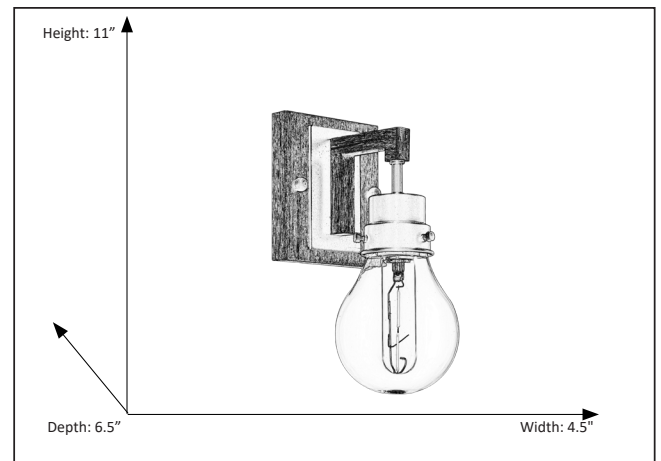

7-70112

1-Light Wall Sconce

Description

Vivio 1-light matte black wall sconce with clear glass and wood style accents.

Features

Item Number	7-70112
Finish	Matte Black/ Wood Accents
Dimensions (HxWxD)	11" x 4.5" x 6.5"
Lamp Info	1 x 40W Tube
Lamps Included	No
Lamp Type	Medium (Tube)

Electrical

Fixture requires a grounded electrical supply line to 120 volts AC.

Installation

Fixture attaches to electrical junction box securely anchored in wall or ceiling. All mounting hardware included.