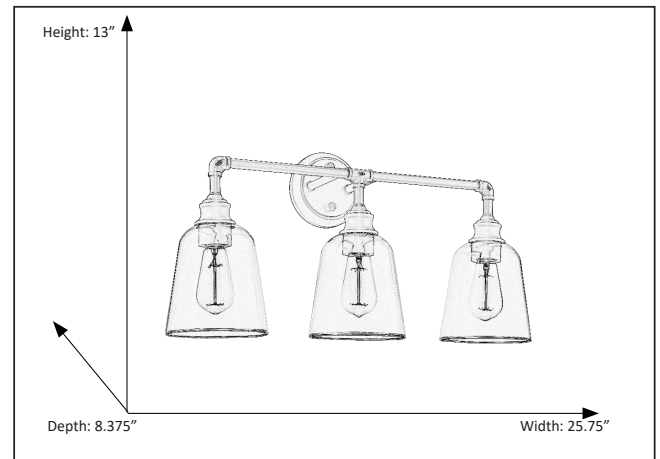

#### Description

The Milla vanity light features clear glass shades and a polished nickel metal frame. This vanity can be used for bathroom vanity lighting and offers reliable illumination with an industrial design. This model uses (3) 60 watt medium base bulbs. For even brighter lighting, try using one of our LED replacement bulbs. The clean lines of the frame add interest while the clear glass shades give a unique look to the light, enhancing many spaces. The Milla is conveniently sized for interior design purposes and works well with both traditional and modern schemes.

#### Features

Item Number	7-70079
Family	Milla
Finish	Brushed Nickel
Dimensions (HxWxD)	13"H x 25.75"W x 8.375"D
Lamp Info	3 x E27
Lamp Base	Medium
Location Rating	Damp Rated