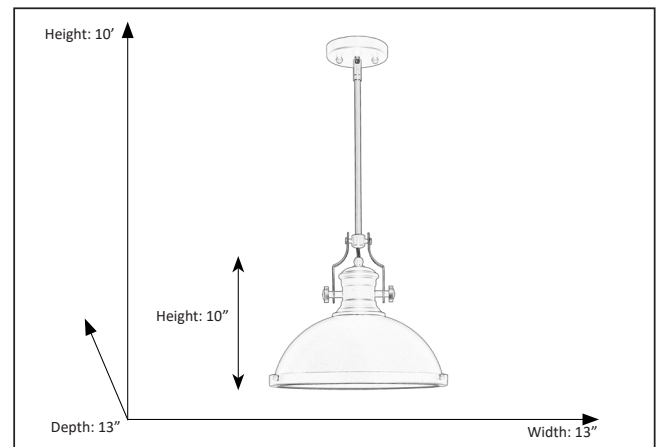

7-70073

1-Light Large Metal Shade Pendant

Bottom View

Description

The Vivio Lighting one light Alix indoor pendant in polished nickel finish provides abundant light to your home, while adding style and interest. This pendant is perfect for kitchen islands, bars and more. The Alix collection features detailing appropriate for contemporary or transitional decors. The pendant is also available in matte black finish.

Features

Item Number	7-70073
Finish	Brushed Nickel
Lamp Info	1 x E27
Shade Dimensions	10"H x 13"W x 13"D
Structure Dimensions	10 Feet
Item Weight	7.48 Lb
Shipped Weight	8.48 Lb
Location	Indoor

Electrical