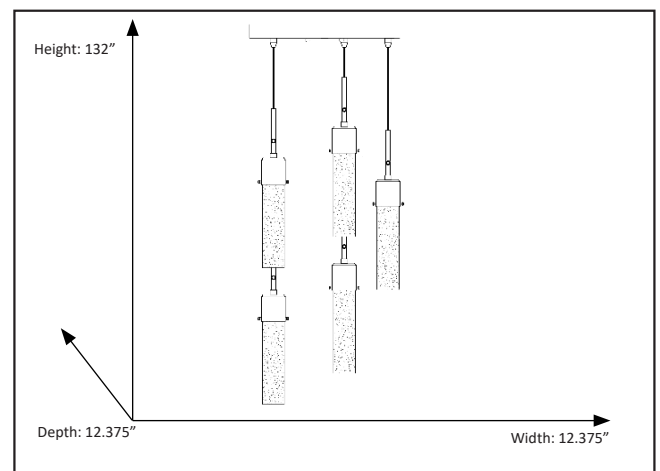

7-70034

5- Light Illuminated Glass Cube Pendant

Description

The Pixi-5 illuminated glass cube pendant features five of our Pixi hanging lights attached to a single base. With its matte black finish and seeded glass, it's a beautiful chandelier perfect for a dining room or bedroom.

Features

Item Number	7-70034
Finish	Matte Black
Dimensions (HxWxD)	132" x 12.375" x 12.375"
Lamp Info	5 x 35W LED
Lamps Included	Yes
Item Weight	15.85 Lb
Shipped Weight	17.64 Lb

Electrical

Fixture requires a grounded electrical supply line to 120 volts AC.