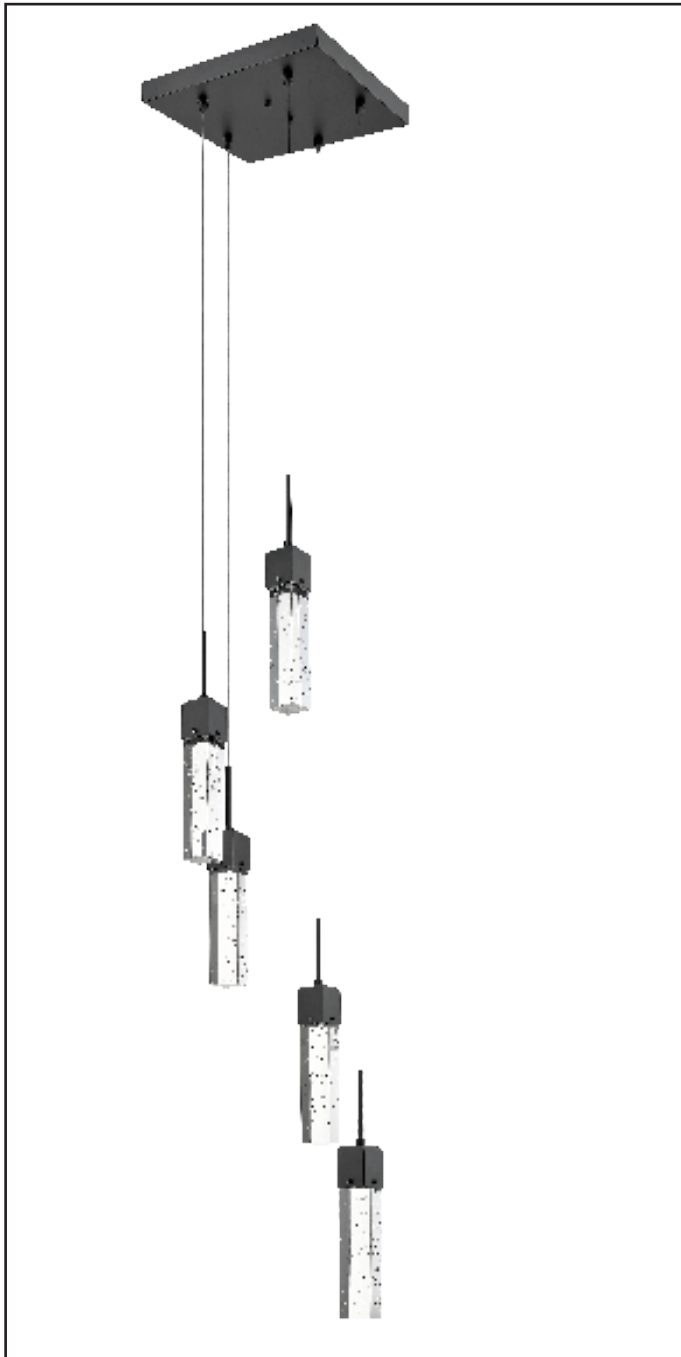

7-70034

5- Light Illuminated Glass Cube Pendant

Description

The Pixi-5 illuminated glass cube pendant features five of our Pixi hanging lights attached to a single base. With its matte black finish and seeded glass, it's a beautiful chandelier perfect for a dining room or bedroom.

Features

Item Number	7-70034
Finish	Matte Black
Dimensions (HxWxD)	132" x 12.375" x 12.375"
Lamp Info	5 x 35W LED
Lamps Included	Yes
Item Weight	15.85 Lb
Shipped Weight	17.64 Lb

Electrical

Fixture requires a grounded electrical supply line to 120 volts AC.

Installation

Fixture attaches to electrical junction box securely anchored in wall or ceiling. All mounting hardware included.