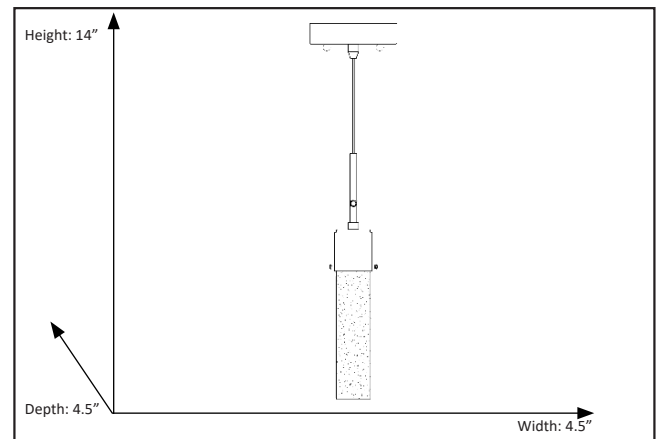

### Illuminated Glass Cube Pendant

#### Features

Item Number	7-70031
Finish	Matte Black
Dimensions (HxWxD)	132" x 4.5" x 4.5"
Lamp Info	1 x 8W LED
Lamps Included	Yes
Item Weight	19.84 Lb
Shipped Weight	25.24 Lb