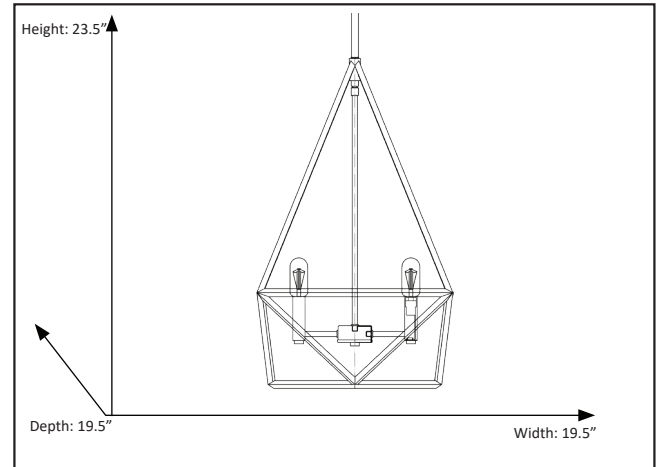

Features

Item Number	7-70016
Finish	Matte Black
Dimensions (HxWxD)	23.5" x 19.5" x 19.5"
Downrods	Includes (3)x12" Downrods
Wire	Includes 10' Wire
Lamp Info	4 x 60W (E12)
Lamps Included	No

Electrical

Fixture requires a grounded electrical supply line to 120 volts AC.