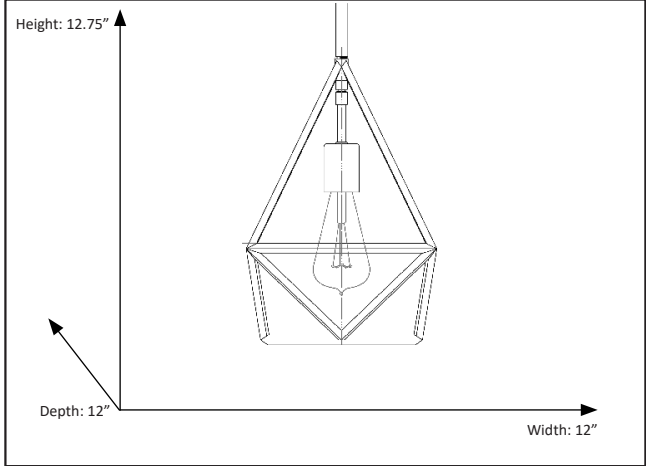

7-70013
1-Light Matte Black Cage Pendant

Description

The Vega-1 features a cage pendant with matte black finish. It stands out from the crowd with its vintage inspired geometric shape and makes a perfect addition to a living room, dining room or bedroom.

Features

Item Number	7-70013
Finish	Matte Black
Dimensions (HxWxD)	12.75" x 12" x 12"
Lamp Info	1 x 60W (E27)
Lamps Included	No
Chain	11'5"
Item Weight	11lb, 4oz
Shipped Weight	12lb, 3oz

Electrical

Fixture requires a grounded electrical supply line to 120 volts AC.