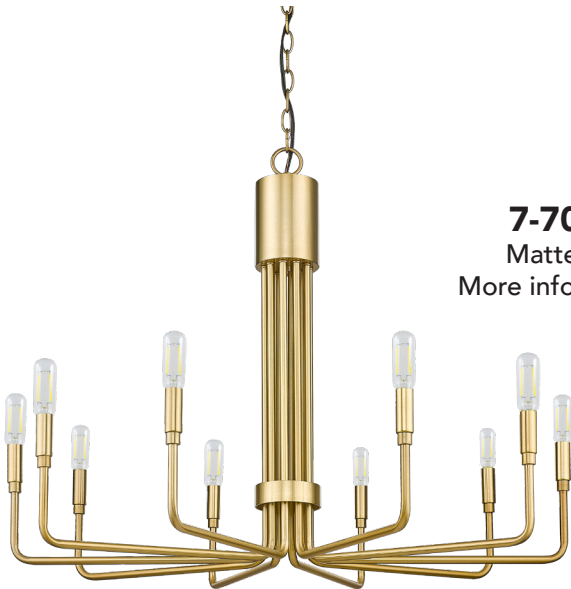

7-70511
Matte Gold
More info: [Page 29](#)