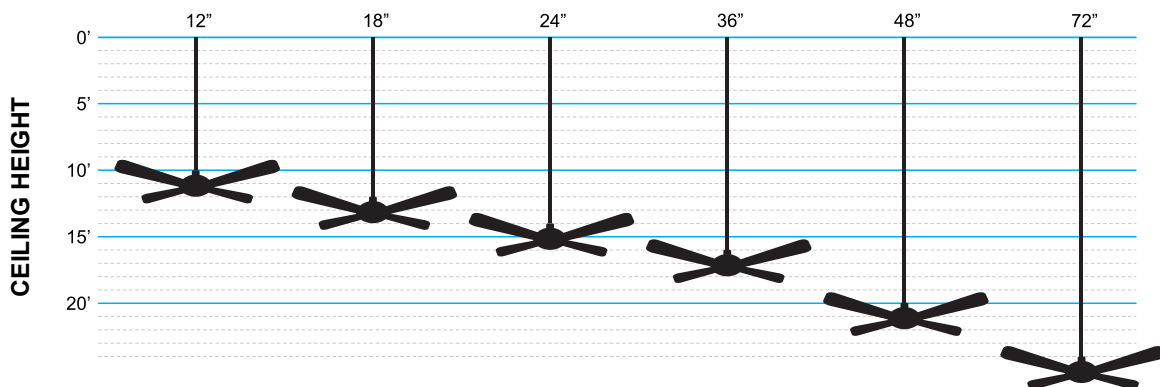

RECOMMENDED DOWNROD LENGTH

WC-3-WH
 SKU: 13833
 Ceiling Fan Remote Controller with Dimmer
 5" H x 2" W x 0.75" D
 On/Off
 Light Kit On / Off
 Universal Handheld Remote

WC-4-HC
 SKU: 20529
 Ceiling Fan Remote Controller*
 6.25" H x 2.50" W x 0.75" D
 On/Off
 Dim Light Kit
 3 Speed Fan Control
 *Compatible W/SUN866;WC-5-WH;WC-3-WH